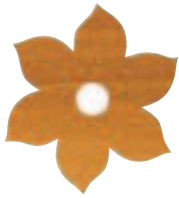

Colour Samples

Colours shown are purely indicative due to print limitations

High Protection Woodstain

Scandinavian
Pine

Light Oak

Cherry

Light Cedar

Dark Oak

Extreme Woodstain

Poplar

Honey Pine

Medium
Oak

Spanish
Cedar

Teak

AQUA-STOP® Tough Deck Finish

Medium
Oak